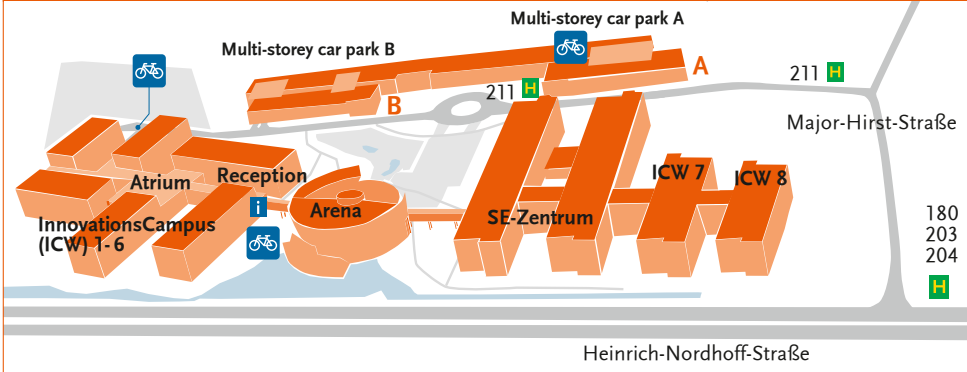

### LEGEND

- Central Station Bus Stop 13:
- Central Bus Station Bussteig 1: (Market Hall)

- 1 Central Station
- 2 phäno
- 3 designer outlets wolfsburg
- 4 Autostadt
- 5 Volkswagen Arena
- 6 AOK Stadion

### HOW TO GET THERE FROM CENTRAL STATION

- Bus line 211 (Heiligendorf) to Forum AutoVision – Departure from bus stop 13, Central Station
- Bus line 180 (Gifhorn) to Brücke Sandkamp – Departure from bus stop 13, Central Station
- Bus line 203 (Sülfeld, Großer Winkel),
- Bus line 204 (Mörse, Im Dorfe) to Brücke Sandkamp – Departure from bus stop 1 at the market hall
- Timetable information at: [www.wvg.de](http://www.wvg.de)
- The distance from Wolfsburg Central Station to Forum AutoVision is approx. 3 km

### HOW TO GET THERE BY CAR

The address can be entered into a navigation device as follows: Major-Hirst-Strasse 11, 38442 Wolfsburg, Germany