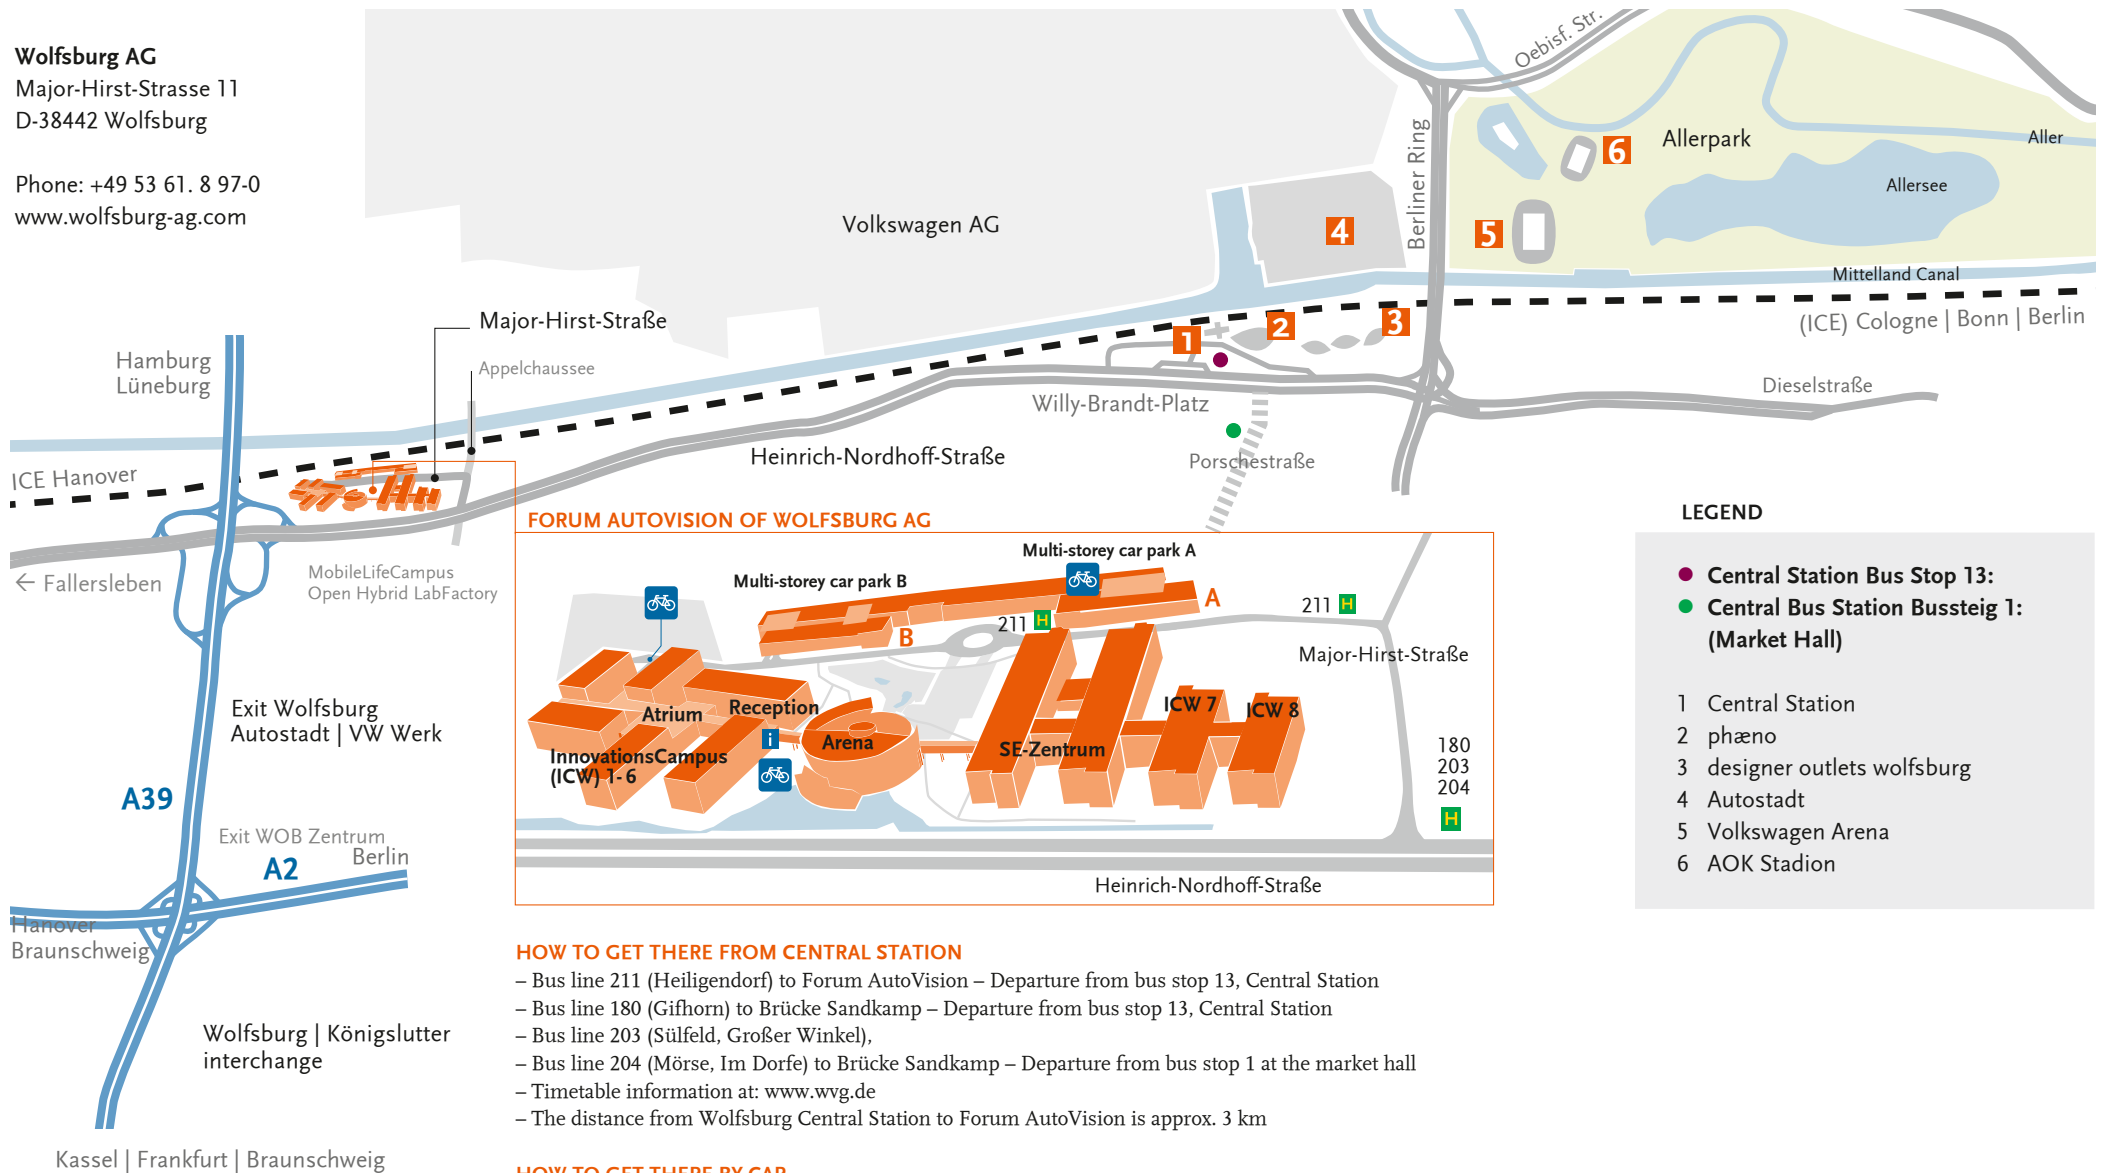

HOW TO FIND US

Wolfsburg AG

Major-Hirst-Strasse 11
D-38442 Wolfsburg

Phone: +49 53 61. 8 97-0
www.wolfsburg-ag.com